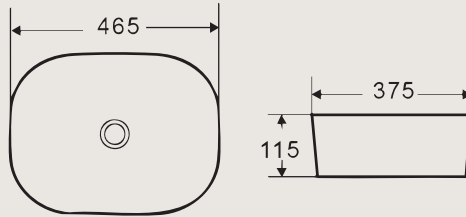

CONFIGURATION	COUNTER TOP WASH BASIN
Weight	7.2Kg
Basin Area	450 x 355mm
Height - Floor to Rim	850mm
Nominal Dimensions	465 x 375 x 115mm
Waste Hole	50mm
Water Depth	90mm

AURA 460 WASH BASIN

TECHNICAL DRAWINGS

All drawings contain the necessary measurements, which are subject to standard tolerances. They are stated in mm, are drawn on a scale of 1:20 and are non-binding. Exact measurements, in particular for customized installation scenarios, can only be taken from the finished ceramic piece.

** Dimensions of fixtures are nominal and may vary within the range of tolerance. These measurements are subject to change or cancellation. No responsibility is assumed for use of superseded or voided leaflet.